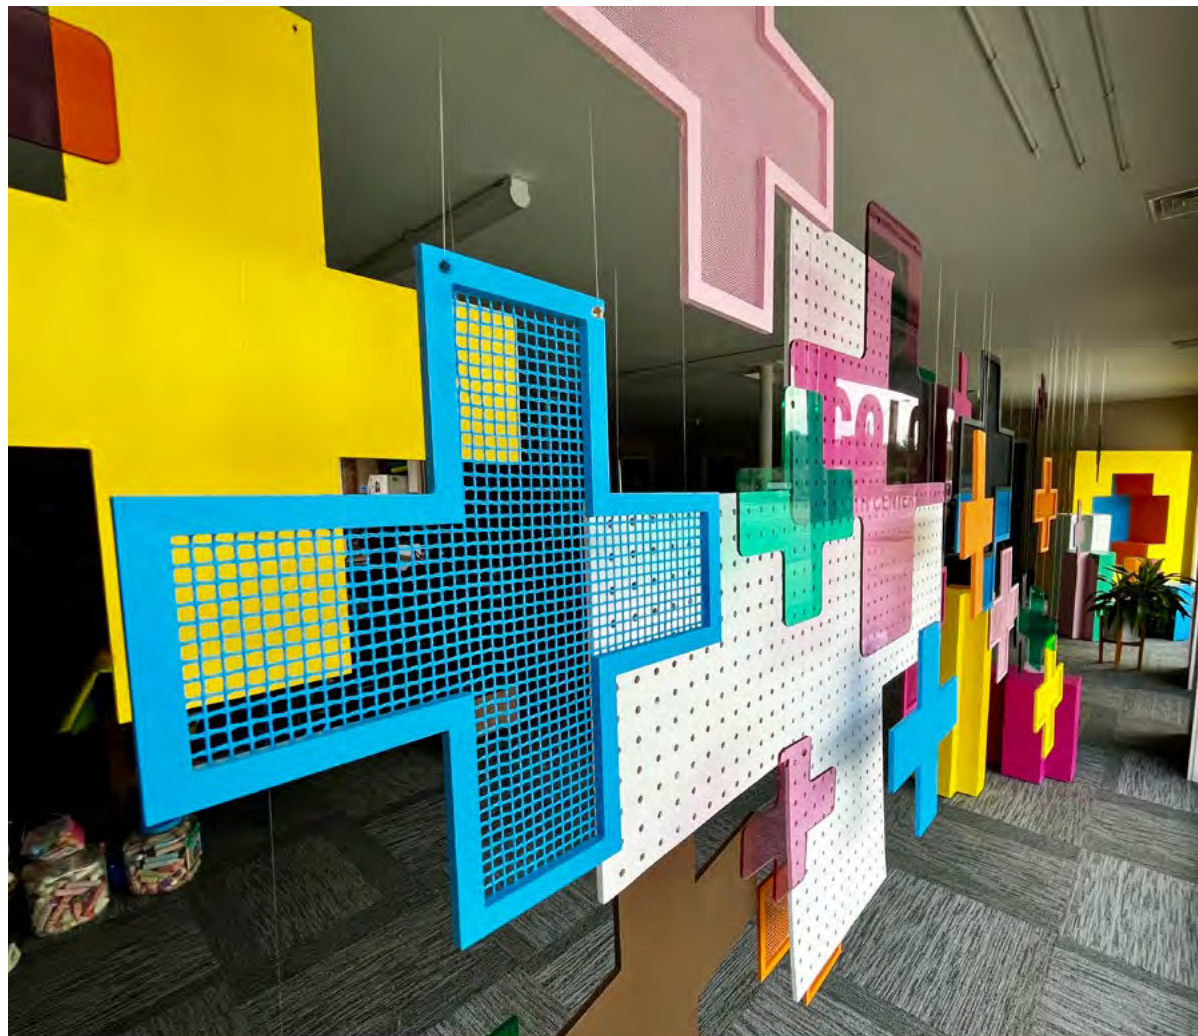

WORK SAMPLE

Colors+ Youth Center Window Display

Spanning two large bays of windows, this installation consists of layers of (left bay) colorful suspended “plus signs”, vinyl window lettering, and (right bay) functional “plus sign” pedestals at varying heights and a large “plus sign” window seat.

Right Window ~ 14 x 7.5'

Materials: plywood, peg board, mesh, acrylic, vinyl window cling and paint

Left bay of windows: suspended plus signs

Right bay of windows: plus sign pedestals and window seat

Testing out the window seat!