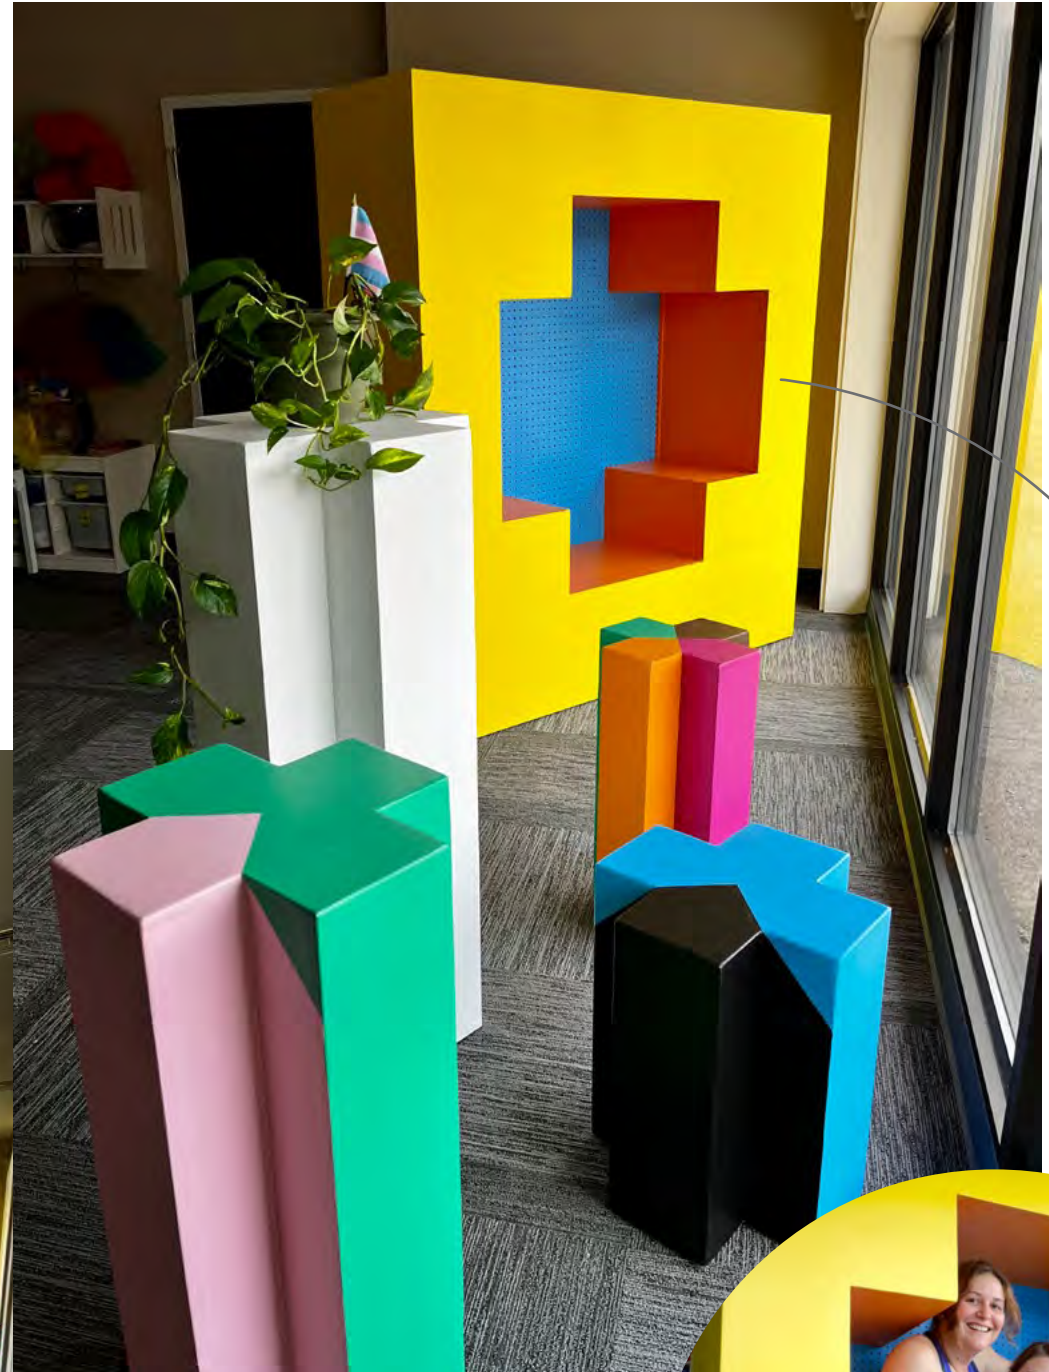

WORK SAMPLE

Colors+ Youth Center Window Display

Spanning two large bays of windows, this installation consists of layers of (left bay) colorful suspended “plus signs”, vinyl window lettering, and (right bay) functional “plus sign” pedestals at varying heights and a large “plus sign” window seat.

Right Window ~ 14 x 7.5'

Materials: plywood, peg board, mesh, acrylic, vinyl window cling and paint

Left bay of windows: suspended plus signs

Right bay of windows: plus sign pedestals and window seat

Testing out the window seat!